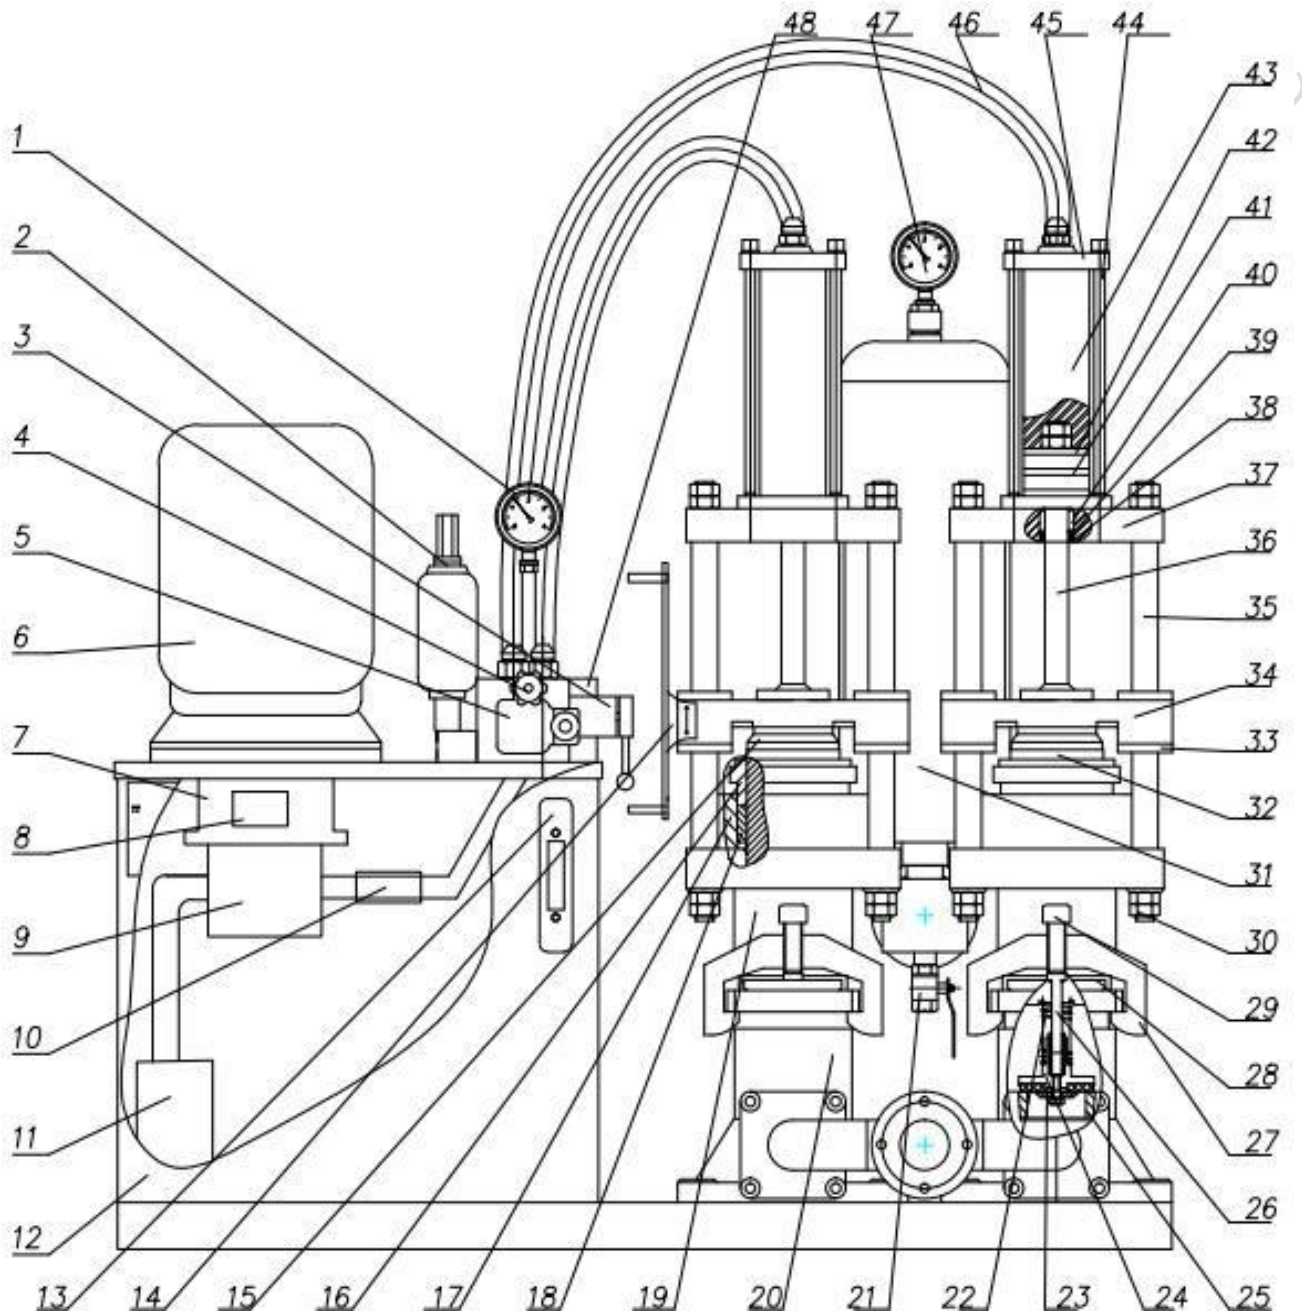

中拓矿山设备

Shaanxi Zhongtuo Mining Equipment Co.,Ltd

Whatsapp:+8617789123698

III. Shape and accessories

中拓矿山设备

Shaanxi Zhongtuo Mining Equipment Co.,Ltd

Whatsapp:+8617789123698

No.	Name	Icon Specification	image	Remarks
1	Pressure gauge	YB-01 25MPa-100		Standard
2	Accumulator	YB-02 NXQ-A-0.63		Standard fragile
3	Rotary valve	YB-03 240-10B		Standard fragile
4	Pressure gauge switch	YB-04 KF type 32MPa		Standard fragile
5	Relief valve	YB-05 Y-63B(85Pump) DB-10(140Pum) DB-20(200 pump and above)		Standard fragile
6	Motor	YB-06 Refer to the main parameter table		Standard
7	Electric rack	YB-07		Non-standard

中拓矿山设备

Shaanxi Zhongtuo Mining Equipment Co.,Ltd

Whatsapp:+8617789123698

8	Coupler	YB-08		Non-standard
9	Gear pump	YB-09 Refer to the main parameter table		Standard fragile
10	Cooler	YB-10		Non-standard fragile
11	Filter	YB-1 1 MF-1 0		Standard fragile
12	Tank	YB-12		Non-standard
13	Liquid level gauge	YB-13 YT-LS- 7		Standard fragile
14	Stroke adjustment plate	YB-14		Non-standard

中拓矿山设备

Shaanxi Zhongtuo Mining Equipment Co.,Ltd

Whatsapp:+8617789123698

15	Plunger cap	YB-15		Non-standard vulnerability
16	Pressure water ring	YB-16		Non-standard vulnerability
17	Stuffing box	YB-17		Non-standard vulnerability
18	Water seal	YB-18		Non-standard vulnerability
19	Pump body	YB-19		non-standard
20	manifold	YB-20		non-standard
21	Ball valve	YB-21 Q41S4-40-25		standard

中拓矿山设备

Shaanxi Zhongtuo Mining Equipment Co.,Ltd

Whatsapp:+8617789123698

				
22	The valve core spring	YB-22		Non-standard vulnerability
23	Valve plates	YB-23		Non-standard vulnerability
24	Valve core	YB-24		Non-standard vulnerability
25	The seat	YB-25		Non-standard vulnerability
26	Guide bar	YB-26		Non-standard vulnerability
27	Set frame	YB-27		non-standard
28	The cover	YB-28		non-standard